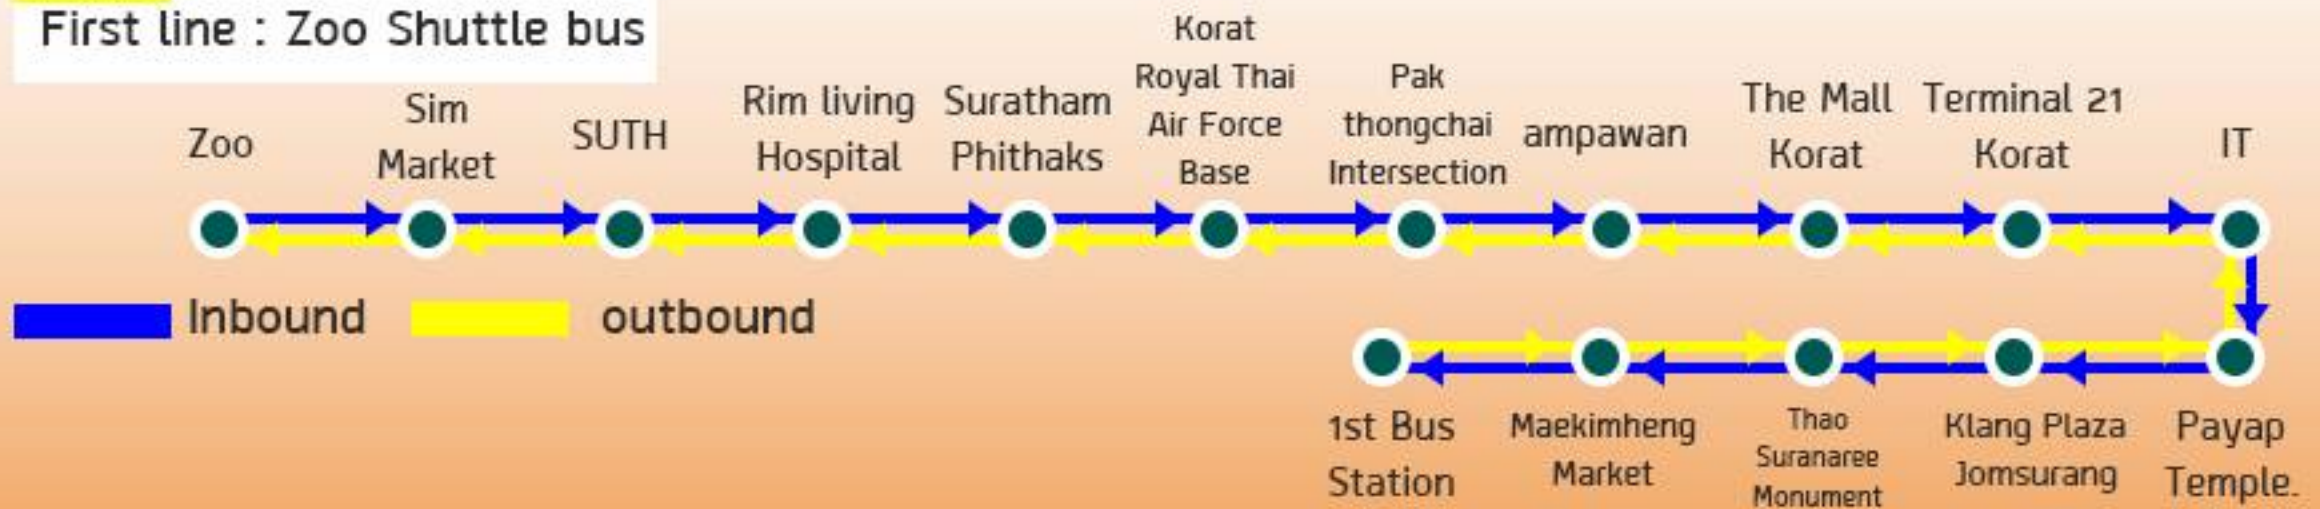

Our new shuttle service to Suranaree University of Technology hospital will be available from 12 October 2020 on.

First line : Zoo Shuttle bus

Second line : Shuttle Number 14

busses leave every
60 minutes

Price per
one way
10 - 25
Thb.

First bus to
SUT hospital
leaves at
07.50 am.

Continuous
service
between
09.00 am. -
15.00 pm.

Last bus
leaves at
17.30 pm.

Patients can reach SUT hospital now easier,
safer, and in a more convenient way